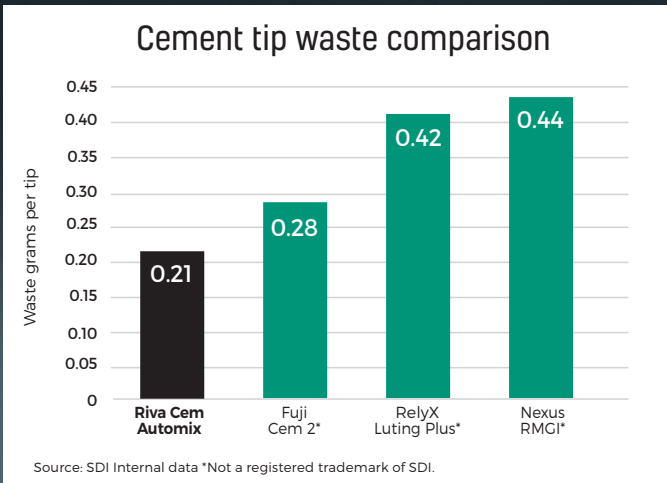

CEMENTS

RIVA CEM AUTOMIX

RESIN MODIFIED GLASS IONOMER LUTING CEMENT

SAVE
$21.06*

SUPERIOR BOND, HIGH STRENGTH & LESS WASTE

Riva Cem Automix is a self-curing, radiopaque, fluoride releasing paste/paste resin modified glass-ionomer luting cement. It is indicated for the permanent cementation of metal and ceramic restorations. The automix tip attachment offers convenience over traditional hand mixed cement systems.

SPECIAL PRICE OF
$99.00*